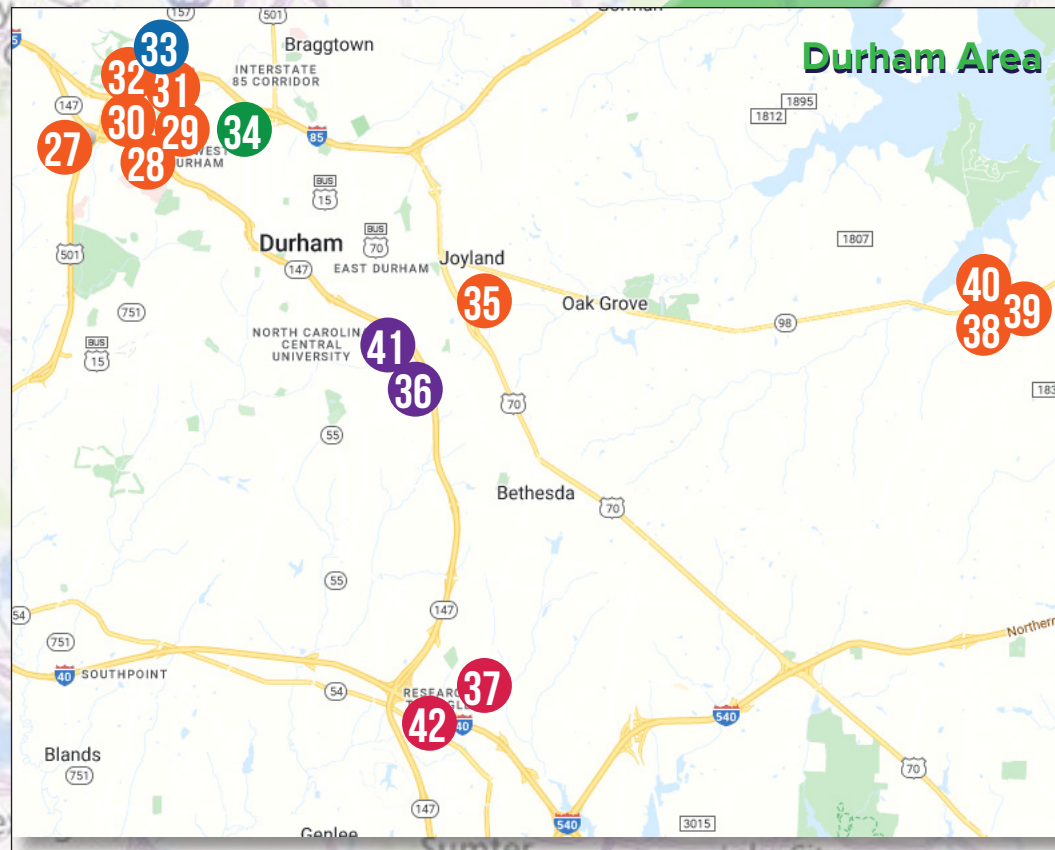

# Deal Track Record

**LEGEND**  
(See next page for property address list.)

<span style="color: purple;">■</span> Industrial	<span style="color: blue;">■</span> Residential
<span style="color: green;">■</span> Retail	<span style="color: orange;">■</span> Land
<span style="color: red;">■</span> Office	<span style="color: darkgreen;">■</span> Specialty (Church/School/etc.)

## **SOUTH CAROLINA**

- 1 101 Clemson Research Blvd, Anderson
- 2 100 Schmid Plaza Rd, Anderson
- 3 161 Rock Church Rd, Greenwood

## **CLEVELAND**

- 4 1170 E Marion St, Shelby

## **DURHAM**

- 27 1011 Andrews Rd
- 28 1700 Hillandale Rd
- 29 1710, 1714, 1716, 1720 Hillandale Rd
- 30 1724 Hillandale Rd
- 31 1726 Hillandale Rd
- 32 1728 Hillandale Rd
- 33 1900 Hillandale Rd
- 34 1305 West Club Blvd
- 35 3508 Carr Rd
- 36 917 Ellis Rd
- 37 4300 South Miami Blvd
- 38 12697 Boyce Mill Rd
- 39 12728 Boyce Mill Rd
- 40 Boyce Mill Rd, Lot 1
- 41 905 Ellis Rd
- 42 4825 Creekstone Dr