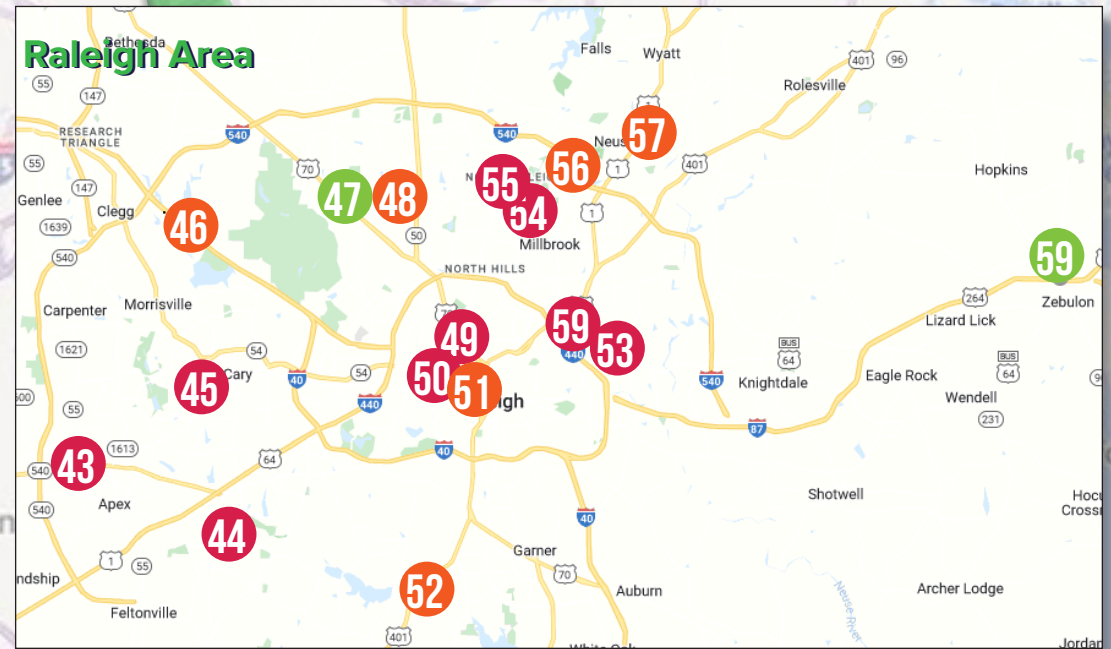

# Deal Track Record

**LEGEND**  
(See next page for property address list.)

<span style="color: purple;">■</span> Industrial	<span style="color: blue;">■</span> Residential
<span style="color: green;">■</span> Retail	<span style="color: orange;">■</span> Land
<span style="color: red;">■</span> Office	<span style="color: darkgreen;">■</span> Specialty (Church/School/etc.)

## **SOUTH CAROLINA**

- 1 101 Clemson Research Blvd, Anderson
- 2 100 Schmid Plaza Rd, Anderson
- 3 161 Rock Church Rd, Greenwood

## **CLEVELAND**

- 4 1170 E Marion St, Shelby

## **DURHAM**

- 27 1011 Andrews Rd
- 28 1700 Hillandale Rd
- 29 1710, 1714, 1716, 1720 Hillandale Rd
- 30 1724 Hillandale Rd
- 31 1726 Hillandale Rd
- 32 1728 Hillandale Rd
- 33 1900 Hillandale Rd
- 34 1305 West Club Blvd
- 35 3508 Carr Rd
- 36 917 Ellis Rd
- 37 4300 South Miami Blvd
- 38 12697 Boyce Mill Rd
- 39 12728 Boyce Mill Rd
- 40 Boyce Mill Rd, Lot 1
- 41 905 Ellis Rd
- 42 4825 Creekstone Dr