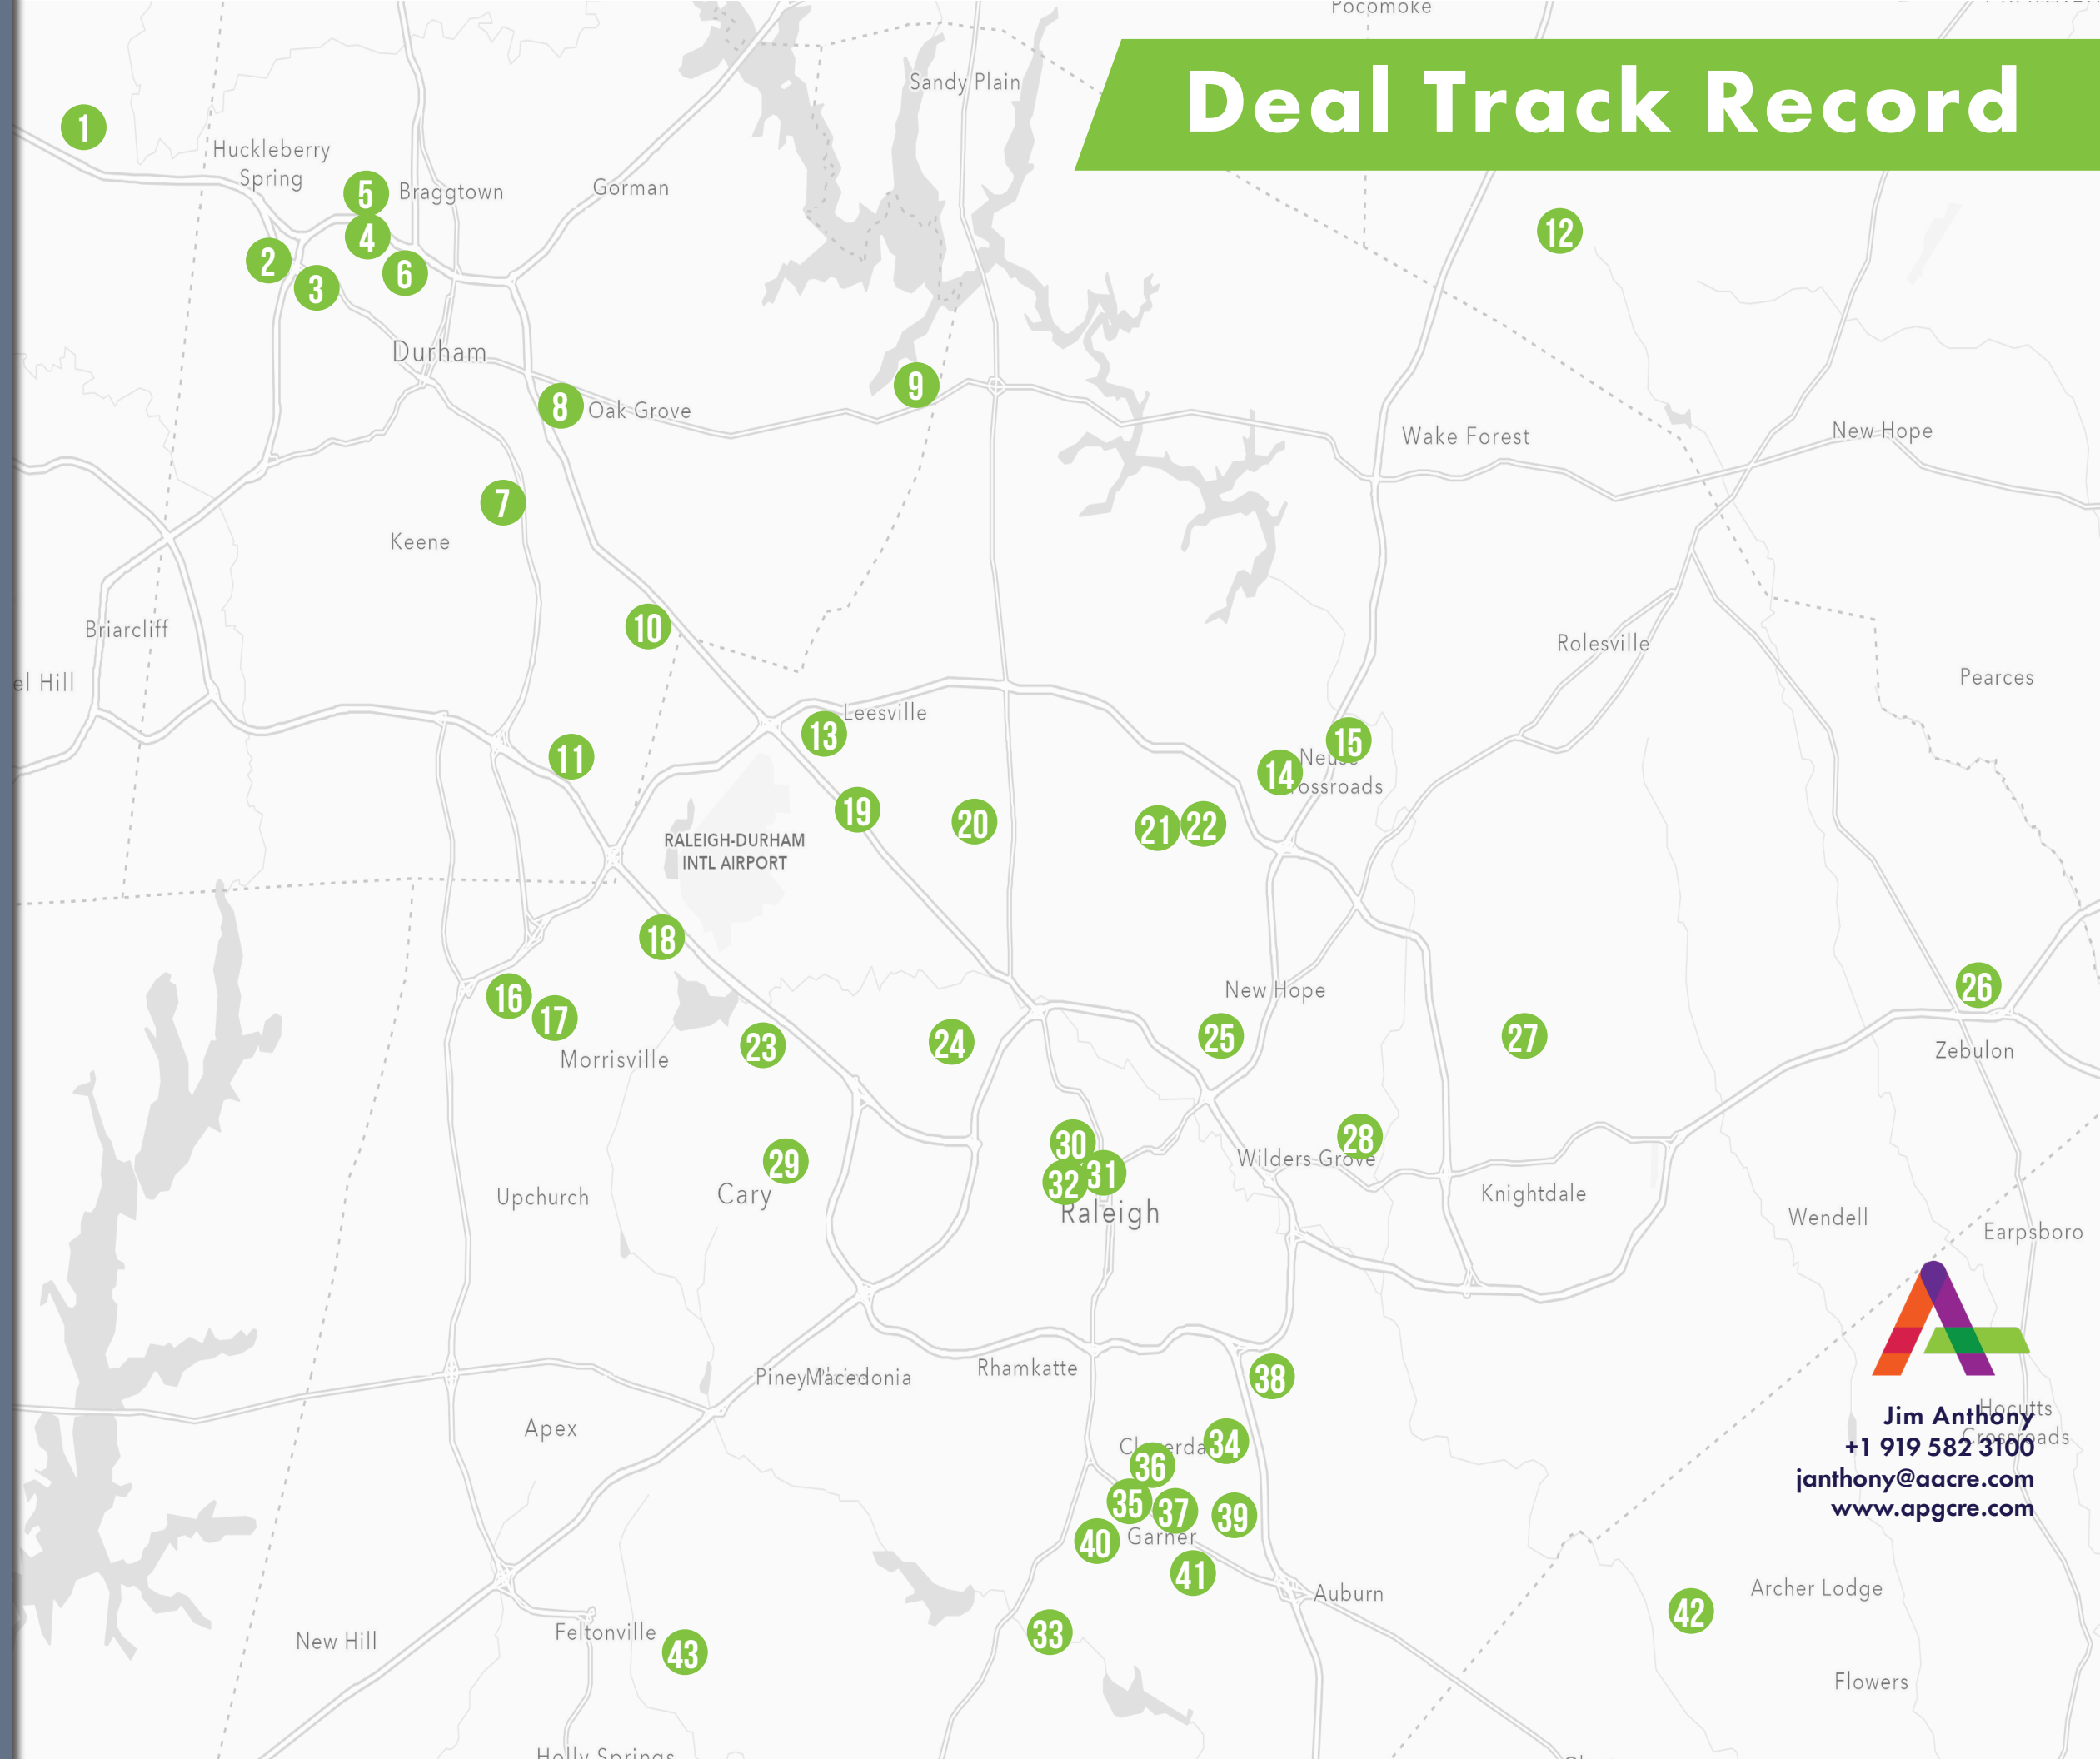

DURHAM COUNTY

- 1 Cornerstone Park
- 2 Andrews Rd
- 3 Lakeview at Duke
- 4 1700 Hillandale
- 5 1908 Hillandale
- 6 1305 W Club Blvd
- 7 905 & 971 Ellis Road
- 8 Carr Road
- 9 Boyce Mill
- 10 Hwy 70
- 11 Miami North

FRANKLIN COUNTY

- 12 Hunter Place

WAKE COUNTY

- 13 General Shale
- 14 3095 Gresham Lake
- 15 8700 Wadford Rd
- 16 Church Street
- 17 NC Hwy 54
- 18 1050 North Gate Court
- 19 7601 Glennwood
- 20 Leesville
- 21 Campus North 6131 Falls of Neuse
- 22 6200 Falls of Neuse
- 23 Harrison Ave & Harrison Oaks Blvd.
- 24 Brownstones at Bentley Ridge
- 25 Appliance Court
- 26 Edgewater Commons
- 27 Old Crews Road
- 28 Arendell Street
- 29 111 High House Rd
- 30 Oberlin Place
- 31 713/802 Oberlin
- 32 Manpower
- 33 Forest at Swift Creek
- 34 O Creech Rd
- 35 Observer
- 36 Hamlin Roofing
- 37 Bobbitt Dr
- 38 Subdivision - Garner
- 39 Rock Quarry
- 40 Pine Wlnds
- 41 Garner Village
- 42 Riverwood II
- 43 Rhamkatte Plaza

Deal Track Record

Jim Anthony
+1 919 582 3100
janthony@aacre.com
www.apgcre.com